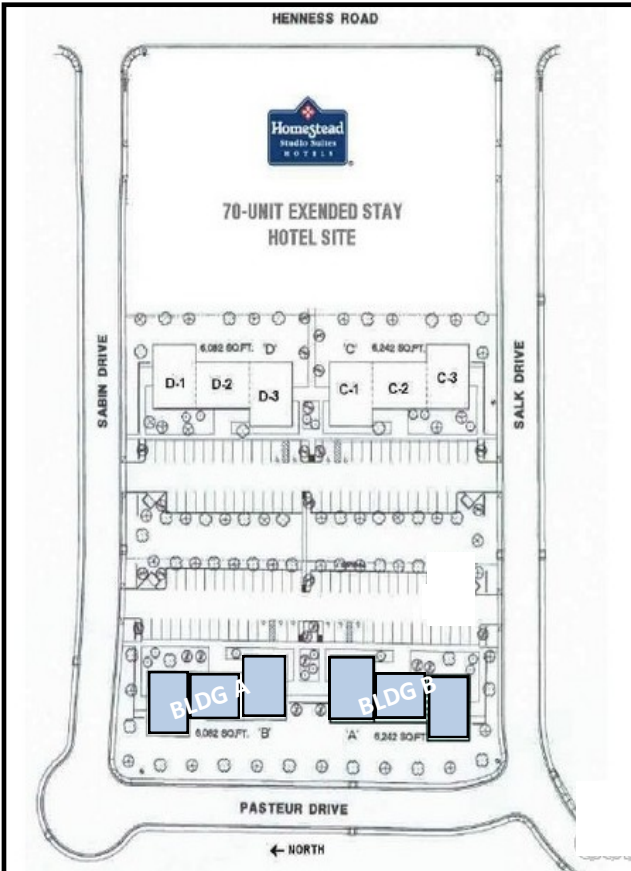

Casa Grande Medical Center

1860 E. Salk Dr, Casa Grande, AZ 85122

Property Features

- $\pm 1,000$ SF - $\pm 4,240$ SF Available for Lease
- Located next to Casa Grande Regional Hospital and the VA
- Join Sonora Quest
- Asking \$19.50/SF NNN