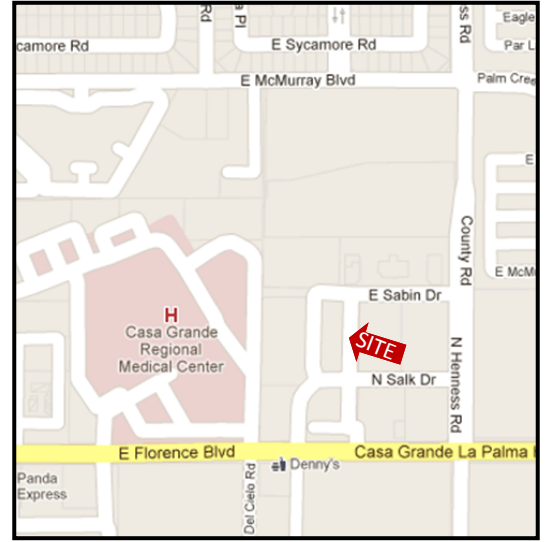

Casa Grande Medical Center

1860 E. Salk Dr, Casa Grande, AZ 85122

Property Features

- $\pm 1,000$ SF - $\pm 4,240$ SF Available for Lease
- Located next to Casa Grande Regional Hospital and the VA
- Join Sonora Quest
- Asking \$19.50/SF NNN

Location Highlights

- Conveniently located near the I-10 freeway

ZDI
REALTY ADVISORS

Matthew Kostrivas

Sales Associate

480-980-1869

matt@zdirealtyadvisors.com

Anna Gehring